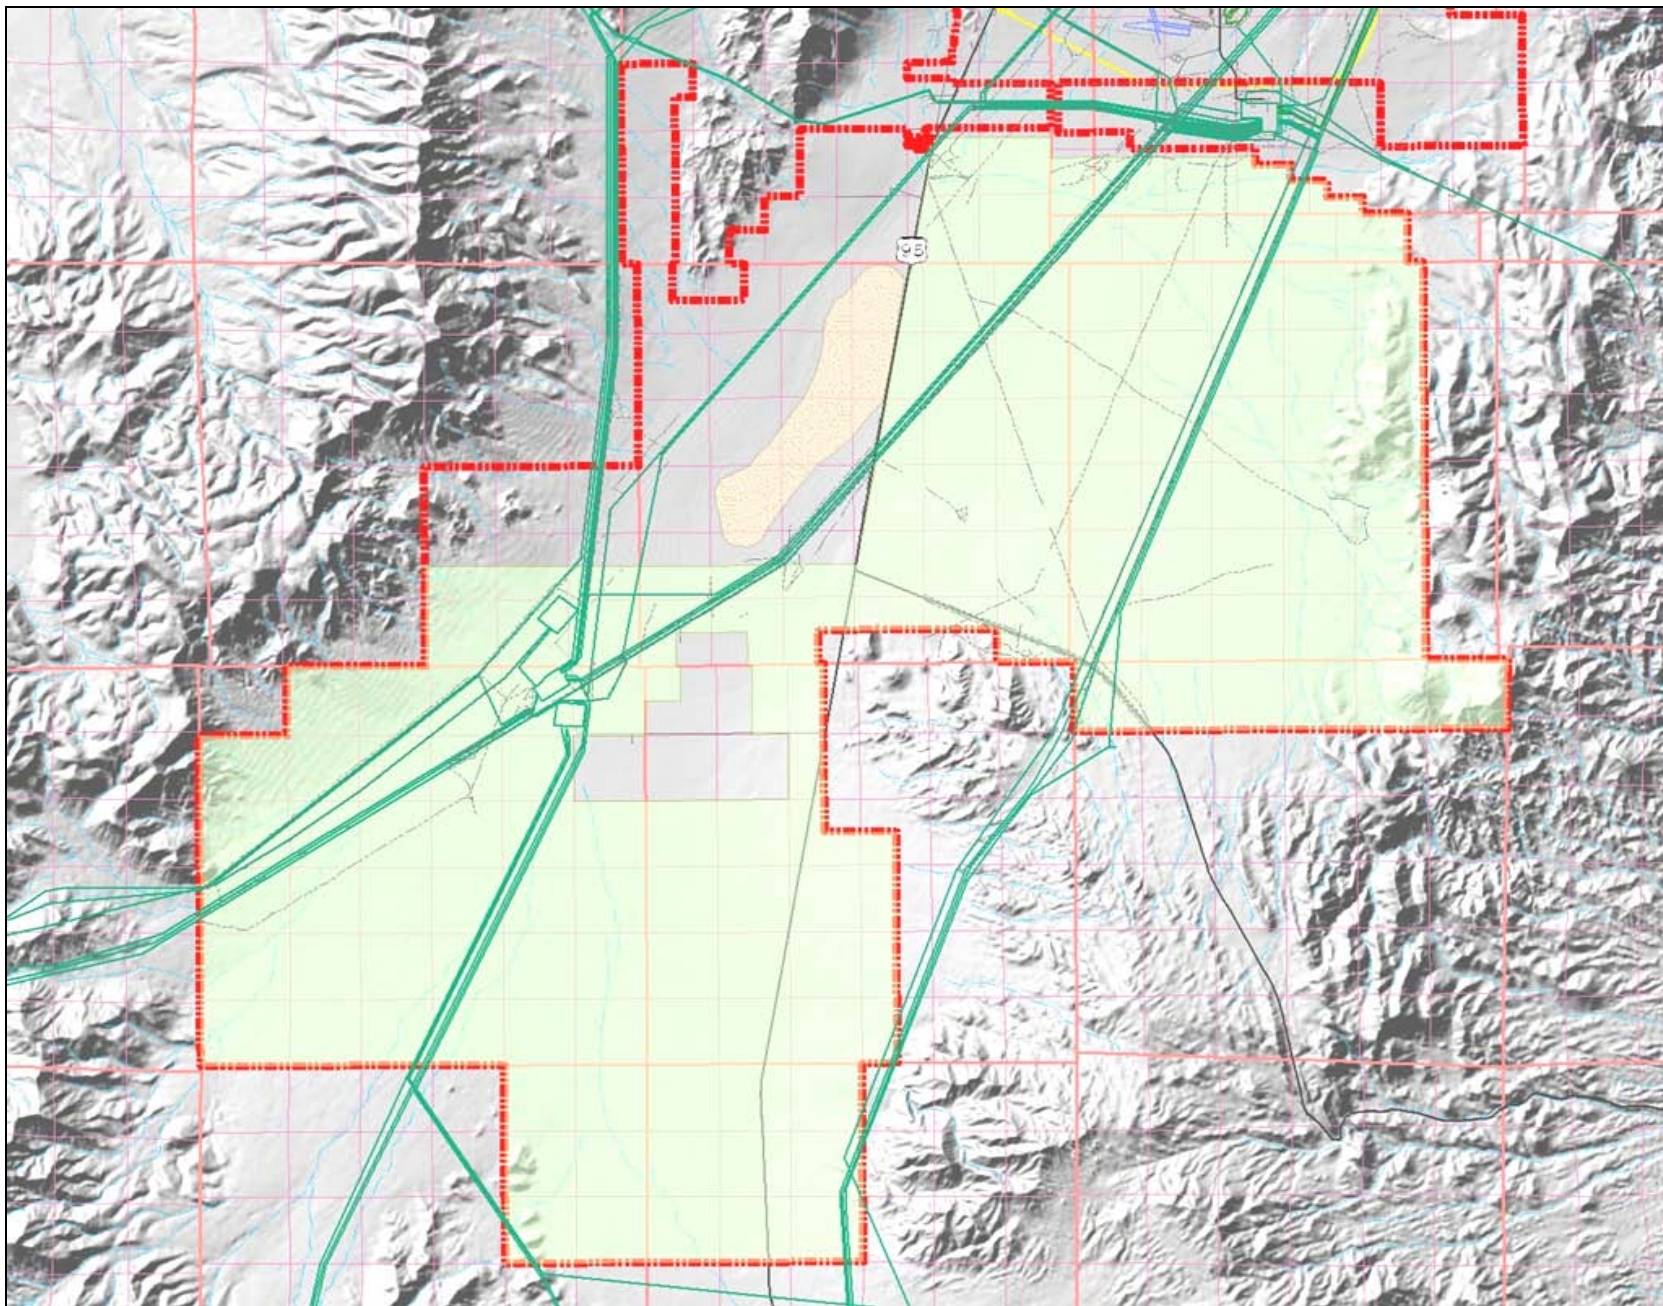

# Boulder City Conservation Easement

Desert Patrol & Law  
Enforcement

Miles Patrolled	25,045
Hours Patrolled	1,686
Persons Contacted	388
Materials Provided (maps, brochures)	137
Citations Issued	2